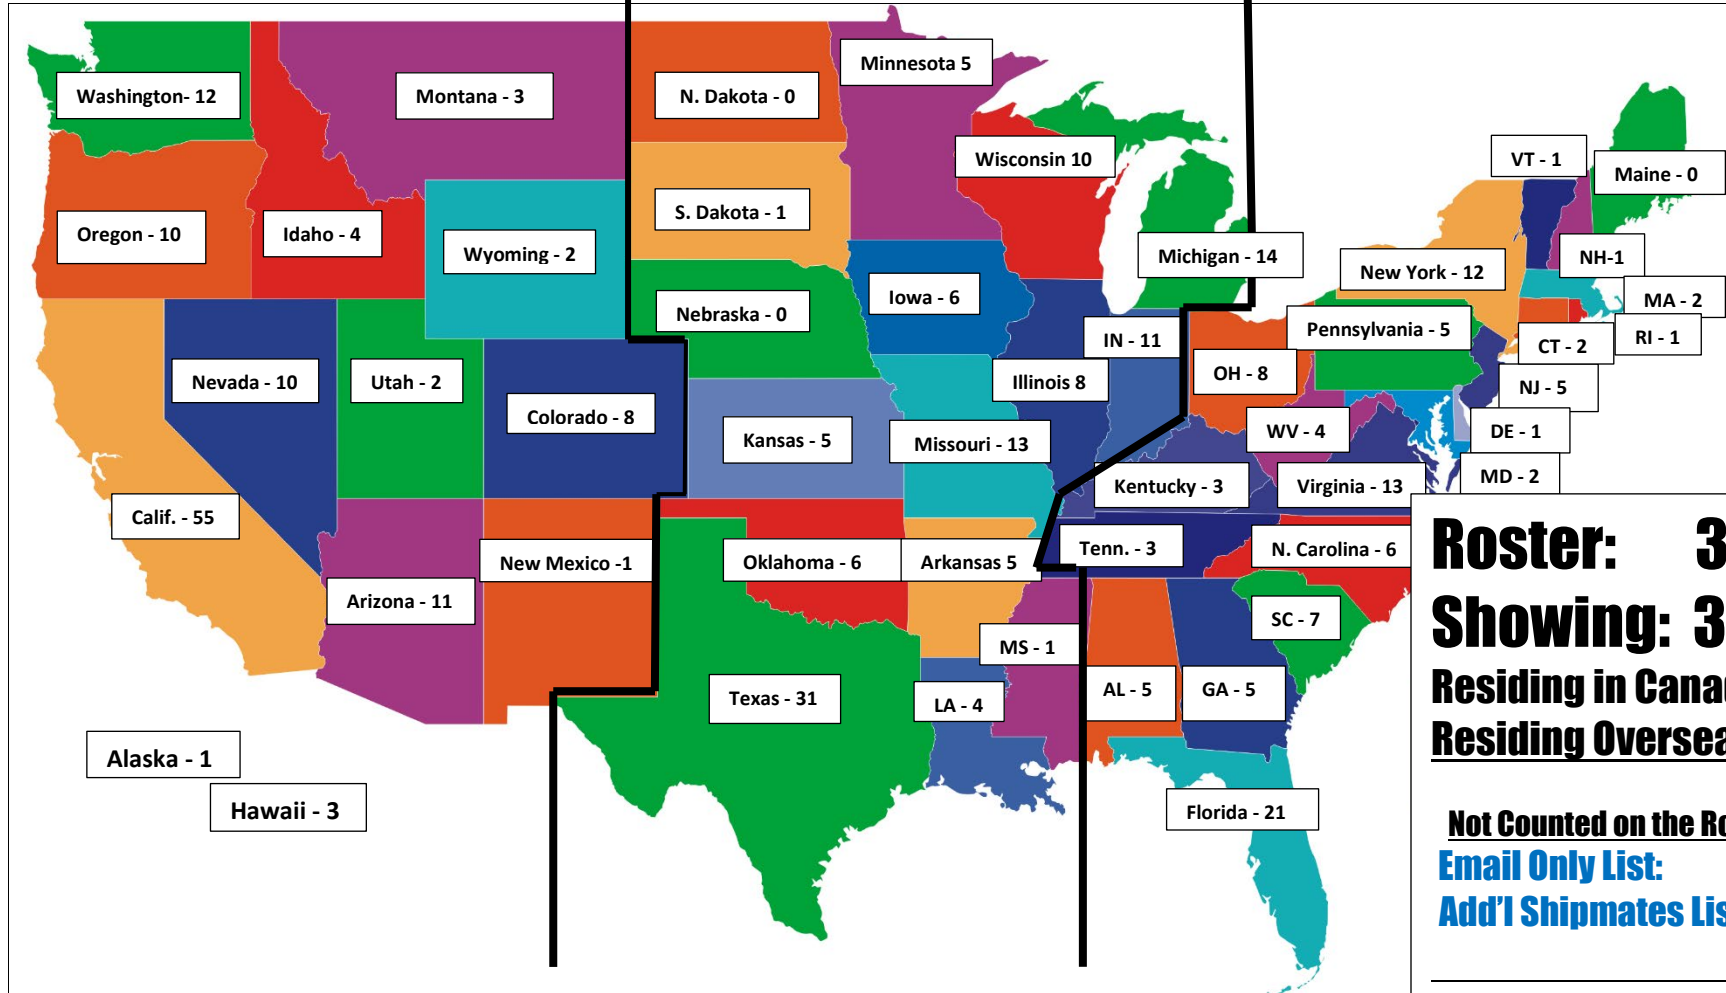

122

WEST COAST

121

MIDWEST

106

EAST COAST

**Roster: 356**  
**Showing: 349**  
**Residing in Canada: 1**  
**Residing Overseas: 6**

---

**Not Counted on the Roster:**  
**Email Only List: 80**  
**Add'l Shipmates List: 113**  
**193**

---

**Roster: 549**  
**-29 Deceased**  
**Total Roster 520**

**RESIDING OVERSEAS:** AUSTRALIA – 2 // CAYMAN ISLANDS – 1 // JAPAN – 1  
 PHILIPPINES – 1 // THAILAND – 1